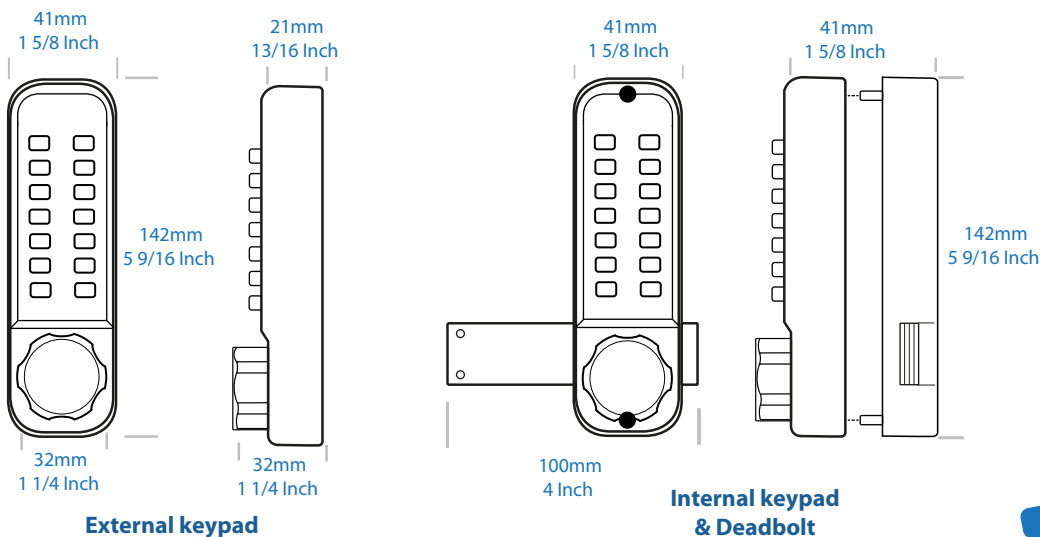

PRODUCT DIMENSIONS

WWW.BORGLOCKS.US

TEL: 339-204-9155

Borg Locks Incorporated 55 Concord Street, Unit 229, North Reading, MA 01964